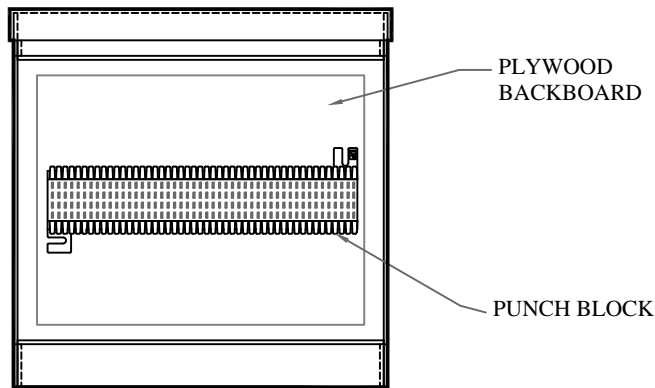

FRONT VIEW

SIDE VIEW

FRONT VIEW  
SHOWN LESS DOOR

SPECIFICATIONS

- \* NEMA 3R CONSTRUCTION
- \* FABRICATED FROM CORROSION-RESISTANT  
.125 THK NATURAL ALUMINUM

- \* ALL COMPONENTS UL LISTED
- \* ALL EXTERIOR DOORS AND COVERS PADLOCKABLE