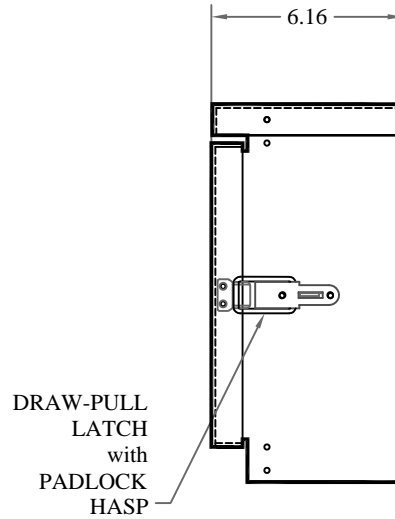

FRONT VIEW

SIDE VIEW

FRONT VIEW  
SHOWN LESS DOOR

SPECIFICATIONS

- \* NEMA 3R CONSTRUCTION
- \* FABRICATED FROM CORROSION-RESISTANT  
.125 THK NATURAL ALUMINUM

- \* ALL COMPONENTS UL LISTED
- \* ALL EXTERIOR DOORS AND COVERS PADLOCKABLE